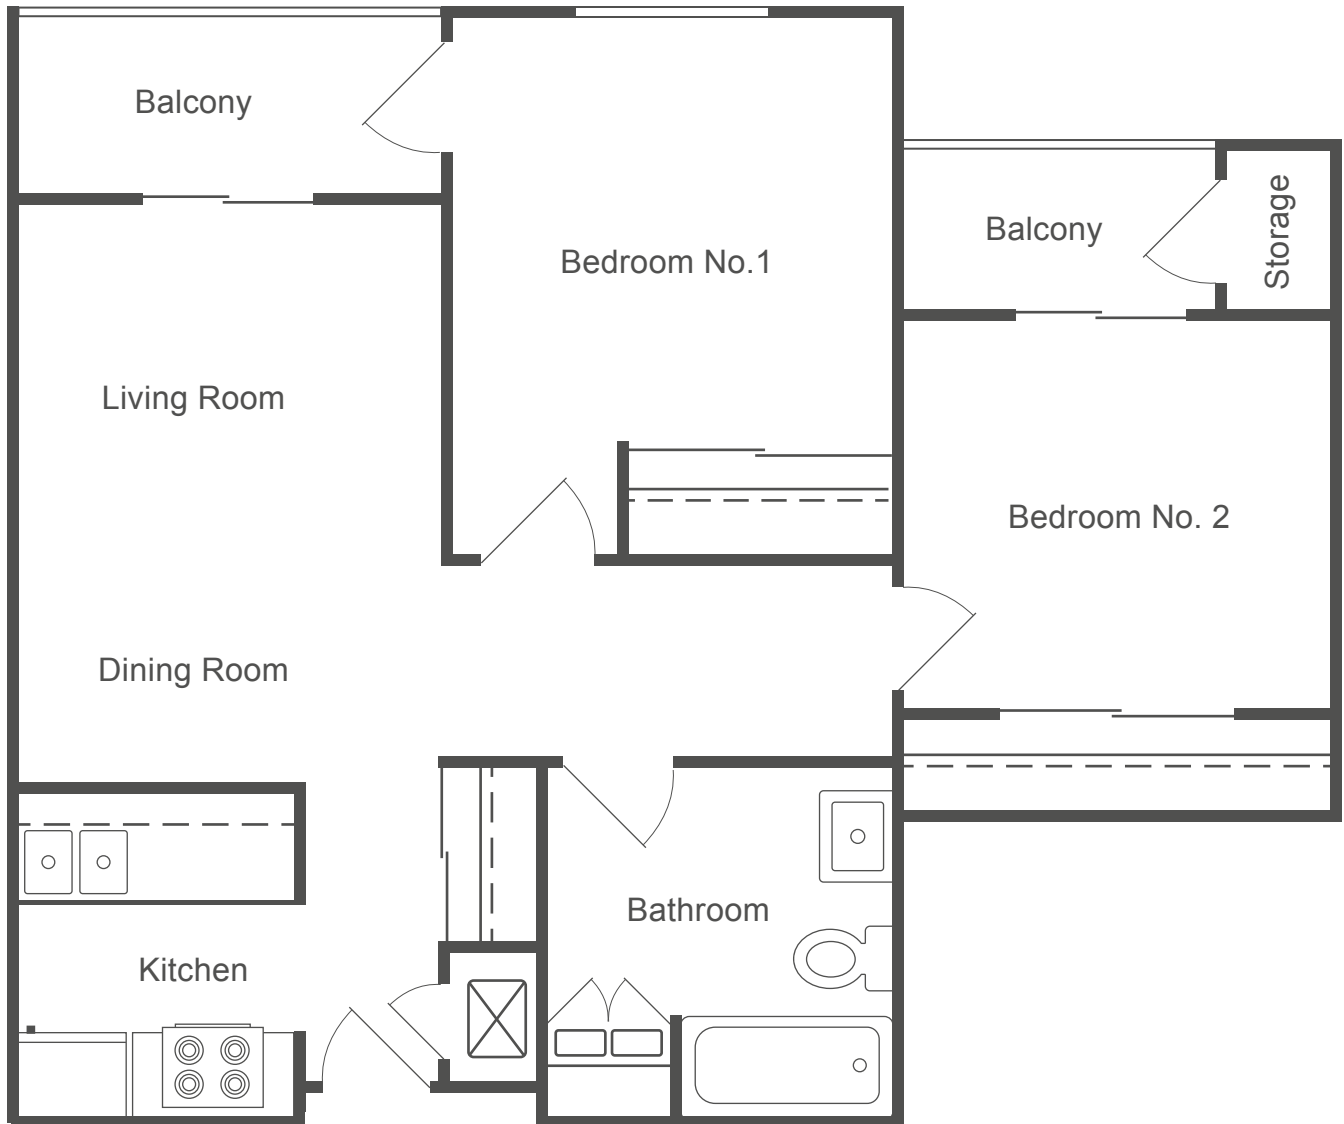

Grand Court of Mesa
Senior Living

Double Bedroom
816 sq ft

262 E Brown Road, Mesa, AZ 85201

www.grandcourtmesa.com

480-400-8903

Dimensions are approximate. Floor plans may vary.